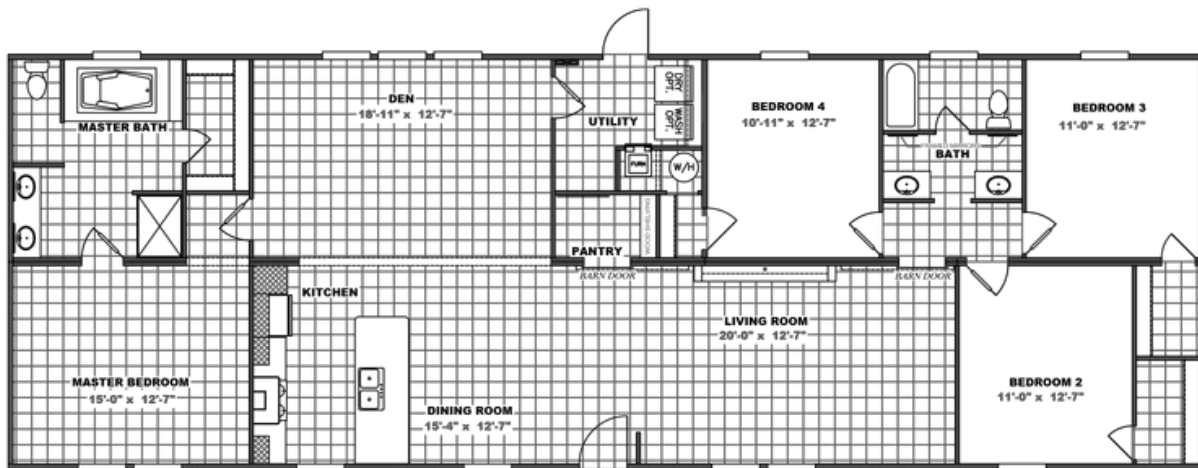

### THE BREEZE II Model number: 34SSP28764AH18S

4 beds • 2 baths • 2128 sq.ft. • 28' width • 76' depth

Our home building facilities invest in continuous product and process improvements. Plans, dimensions, features, materials, specifications and availability are subject to change without notice or obligation. Renderings and floor plans are representative likenesses of our homes and may differ from the actual homes. We invite you to tour a Home Center near you and inspect the highest value in quality housing available or call (606) 528-6114 to speak with a Home Consultant. Copyright 2017, CMH. All rights reserved.

## THE BREEZE II Model number: 34SSP28764AH18S

4 beds • 2 baths • 2128 sq.ft. • 28' width • 76' depth

Our home building facilities invest in continuous product and process improvements. Plans, dimensions, features, materials, specifications and availability are subject to change without notice or obligation. Renderings and floor plans are representative likenesses of our homes and may differ from the actual homes. We invite you to tour a Home Center near you and inspect the highest value in quality housing available or call (606) 528-6114 to speak with a Home Consultant. Copyright 2017, CMH. All rights reserved.