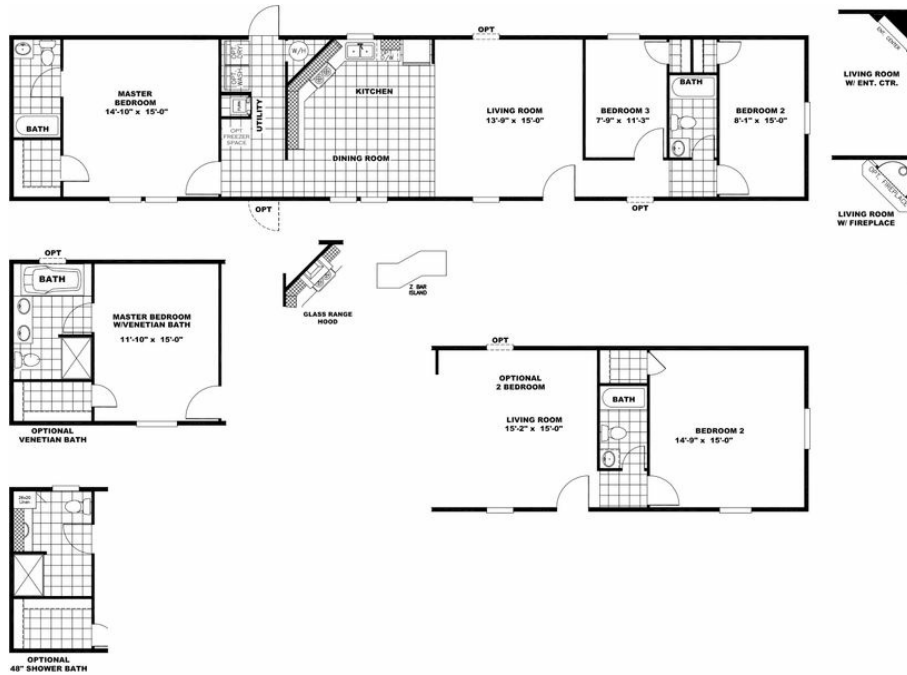

### **BLAZER EXTREME 76 C** Model number: 22BRX16763CH19

**3 beds • 2 baths • 1216 sq.ft. • 16' width • 76' depth**

Our home building facilities invest in continuous product and process improvements. Plans, dimensions, features, materials, specifications and availability are subject to change without notice or obligation. Renderings and floor plans are representative likenesses of our homes and may differ from the actual homes. We invite you to tour a Home Center near you and inspect the highest value in quality housing available or call (606) 528-6114 to speak with a Home Consultant. Copyright 2017, CMH. All rights reserved.

## BLAZER EXTREME 76 C Model number: 22BRX16763CH19

**3 beds • 2 baths • 1216 sq.ft. • 16' width • 76' depth**

Our home building facilities invest in continuous product and process improvements. Plans, dimensions, features, materials, specifications and availability are subject to change without notice or obligation. Renderings and floor plans are representative likenesses of our homes and may differ from the actual homes. We invite you to tour a Home Center near you and inspect the highest value in quality housing available or call (606) 528-6114 to speak with a Home Consultant. Copyright 2017, CMH. All rights reserved.