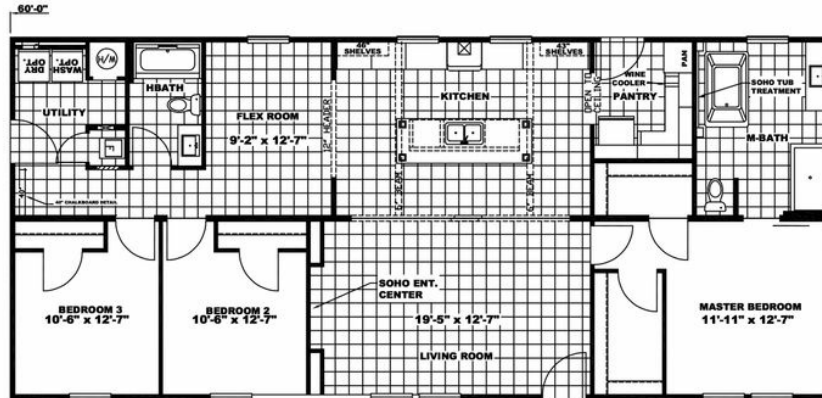

THE FREEDOM SOHO

THE FREEDOM SOHO

Model number: 27FRE28603AH20

3 beds • 2 baths • 1680 sq.ft. • 28' width • 60' depth

Our home building facilities invest in continuous product and process improvements. Plans, dimensions, features, materials, specifications and availability are subject to change without notice or obligation. Renderings and floor plans are representative likenesses of our homes and may differ from the actual homes. We invite you to tour a Home Center near you and inspect the highest value in quality housing available or call (606) 528-6114 to speak with a Home Consultant. Copyright 2017, CMH. All rights reserved.

THE FREEDOM SOHO Model number: 27FRE28603AH20

3 beds • 2 baths • 1680 sq.ft. • 28' width • 60' depth

Our home building facilities invest in continuous product and process improvements. Plans, dimensions, features, materials, specifications and availability are subject to change without notice or obligation. Renderings and floor plans are representative likenesses of our homes and may differ from the actual homes. We invite you to tour a Home Center near you and inspect the highest value in quality housing available or call (606) 528-6114 to speak with a Home Consultant. Copyright 2017, CMH. All rights reserved.